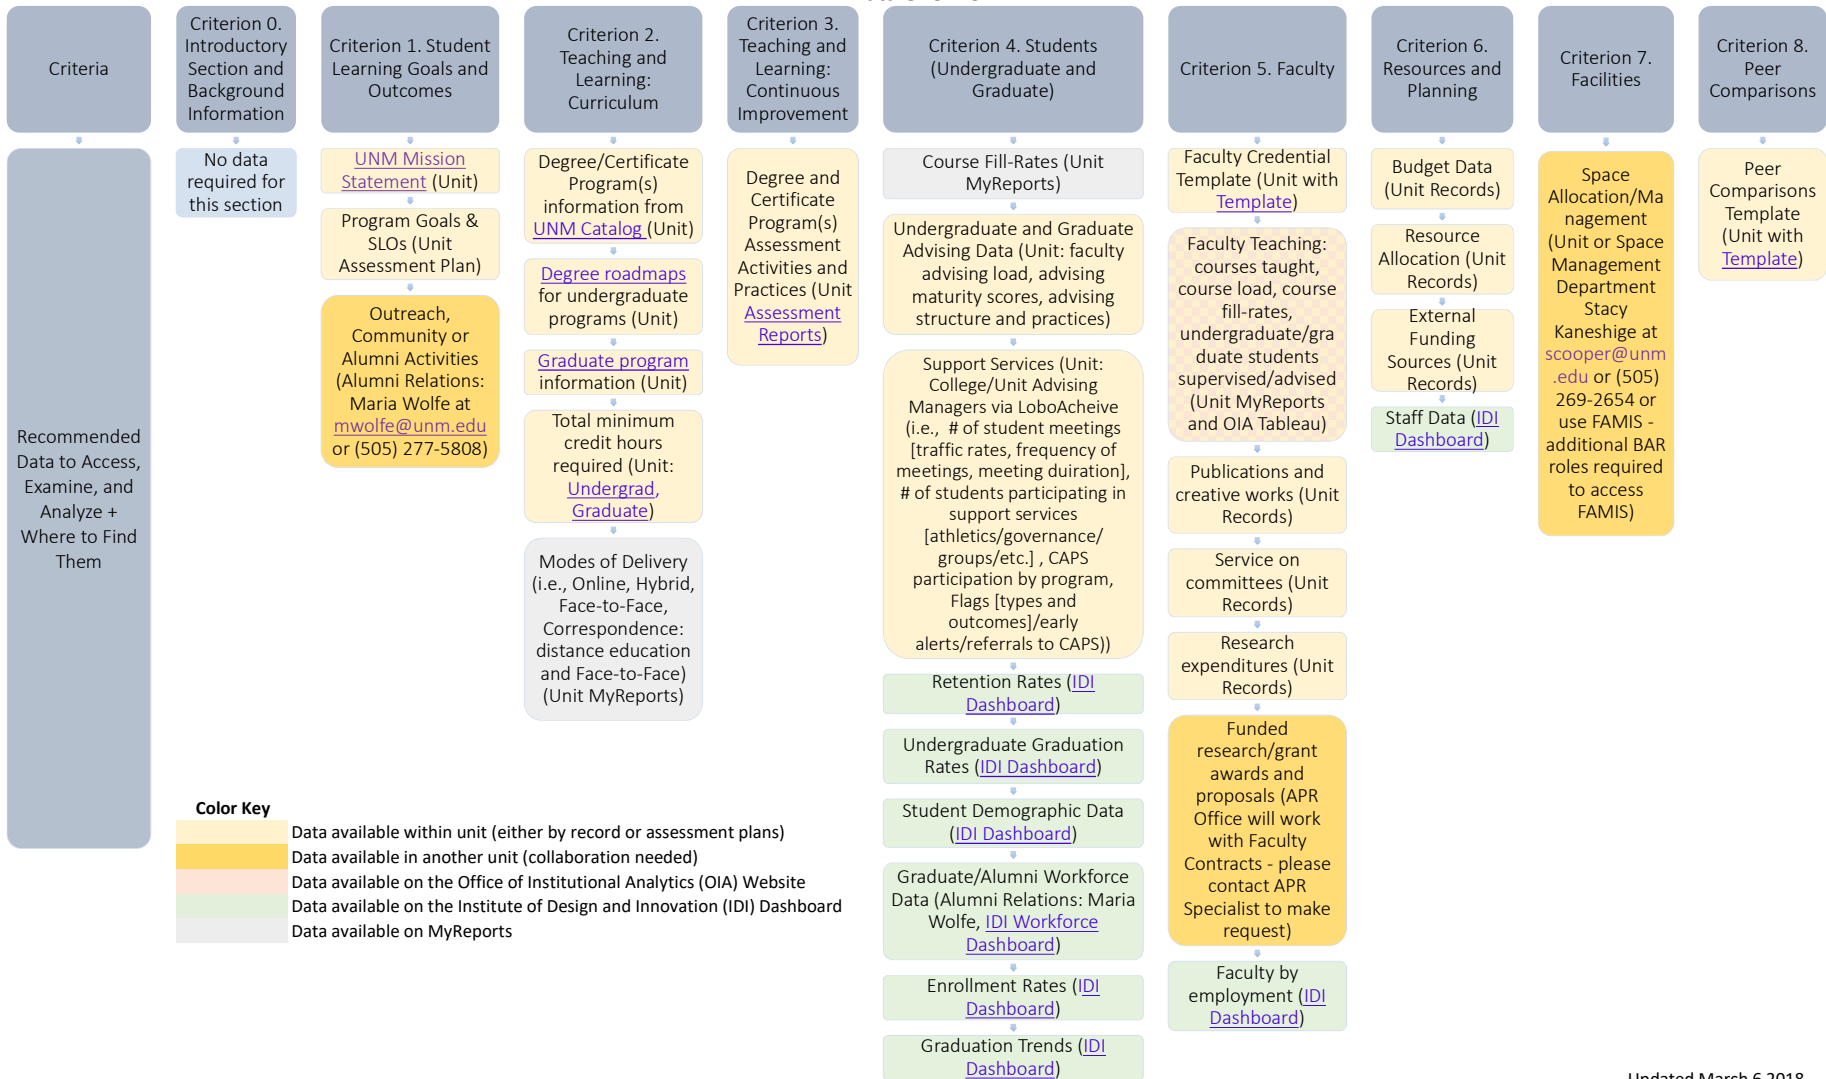

APR Data Overview

Color Key

- Data available within unit (either by record or assessment plans)
- Data available in another unit (collaboration needed)
- Data available on the Office of Institutional Analytics (OIA) Website
- Data available on the Institute of Design and Innovation (IDI) Dashboard
- Data available on MyReports