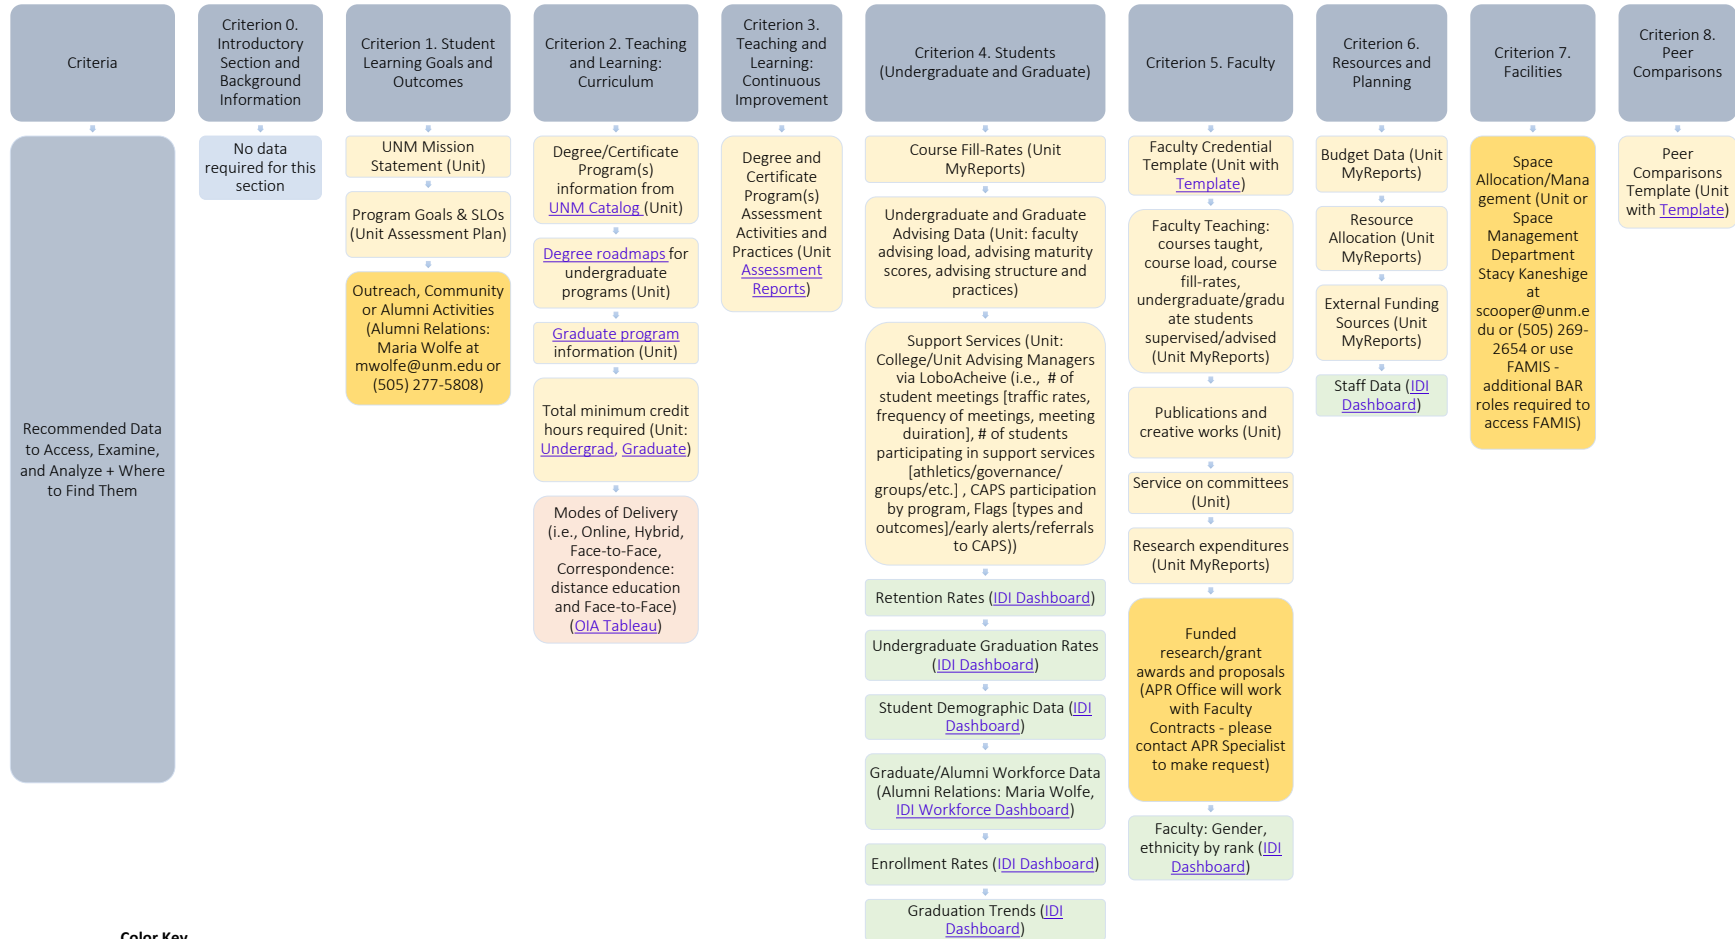

APR Data Overview

Color Key

- Data available within unit (either by record, MyReports, or assessment plans)
- Data available in another unit (collaboration needed)
- Data available on the Office of Institutional Analytics (OIA) Website
- Data available on the Institute of Design and Innovation (IDI) Dashboard (Please contact Wisam Al-Doroubi at (505) 277-0806 with questions)